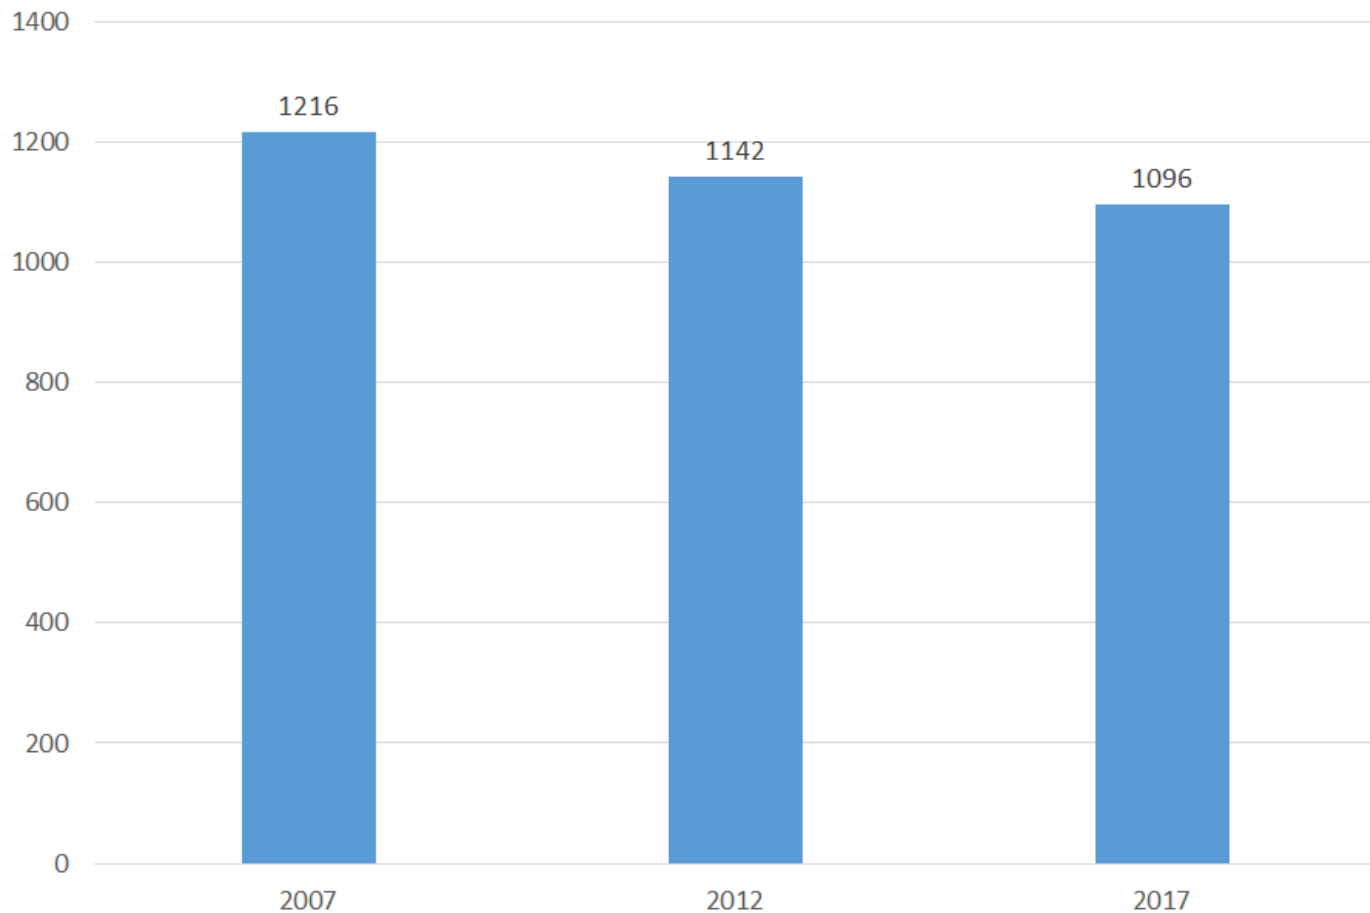

International

AAU
Private
University
Average

Underrepresented Students

AAU
Private
University
Average

Not Pell, International or Underrepresented

AAU
Private
University
Average

Building the class at “Average AAU Private University”

1,900 places

- 285 Pell recipients

- 269 International

- 244 Underrepresented not Pell

1,102 places left

CASE WESTERN RESERVE
UNIVERSITY EST. 1826

Building the class at “Average AAU Private University”

1,102 places left