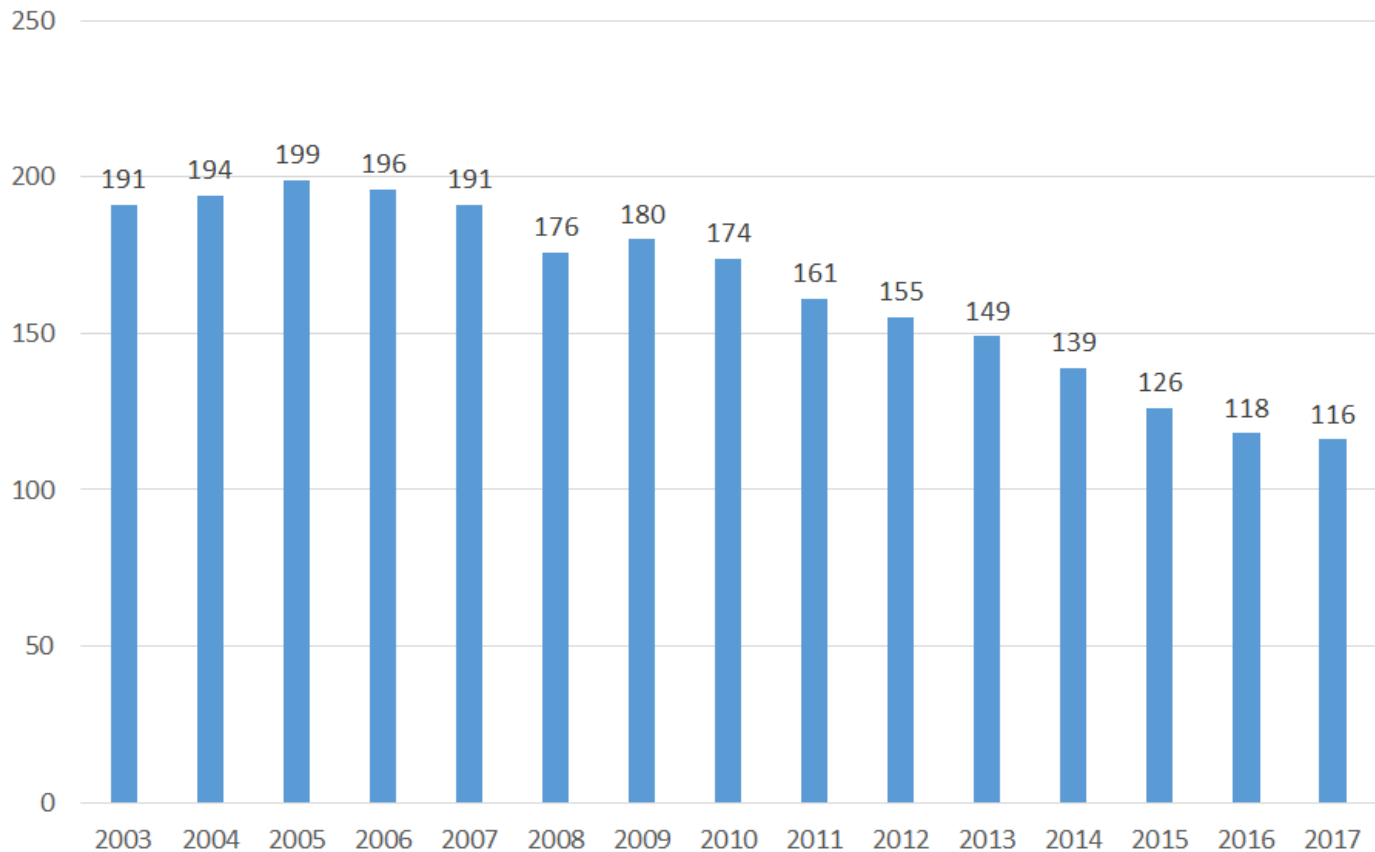

Bachelors Degrees Granted in English, Philosophy and History

AAU
Private
University
Average